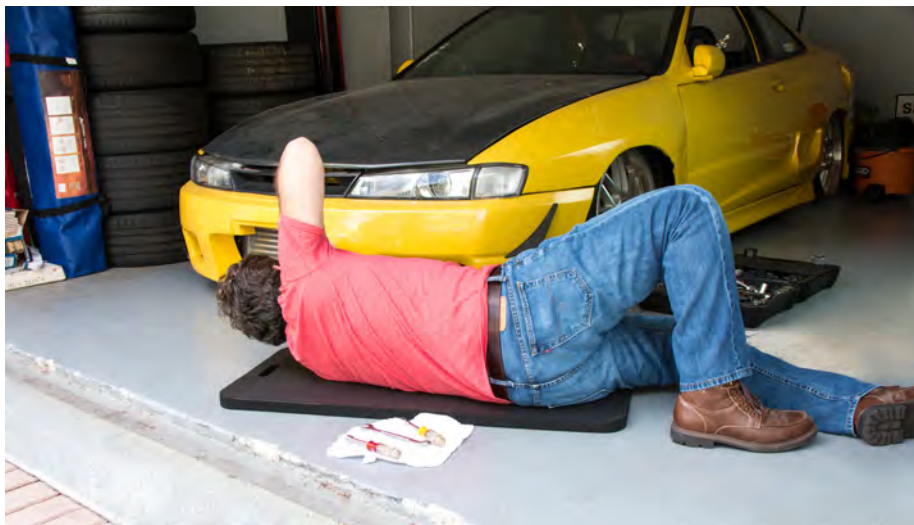

Private Label Program Available

solemat.com
905-847-9269

THE COMFORT PAD

Simple, portable, and endlessly useful; the Body Mat was made with mechanics in mind.

FEATURES & BENEFITS

- 1" thick material for comfort
- Two handles for easy transportation
- Made of NBR rubber (contains up to 20% internally recycled material)
- Infused with Microban to avoid mold and mildew
- Washable, resists industrial chemicals, grease and oil
- Negligible volatile organic compounds (VOCs)
- Made in the USA